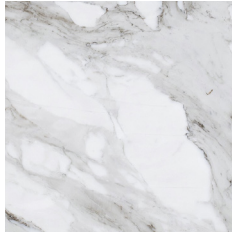

ELEVEN STORIES

DOUBLE VANITY CATALOGUE

ELEVEN

STORIES

DOUBLE VANITY - BLACK METAL/ BLACK MARBLE/ CHROME HARDWARE

DOUBLE VANITY - BLACK METAL/ BLACK MARBLE/ CHROME HARDWARE

DOUBLE VANITY - DARK BRONZE/ QUARTZITE/ BRASS HARDWARE

DOUBLE VANITY - DARK BRONZE/QUARTZITE/ BRASS HARDWARE

DOUBLE VANITY - BLACK METAL/ WHITE MARBLE/ GOLD HARDWARE

DOUBLE VANITY - BLACK METAL/ WHITE MARBLE/ GOLD HARDWARE

DOUBLE VANITY - LIGHT BRONZE/ ONYX/ GOLD HARDWARE

Dark Bronze

Light Bronze

Stone

Black Marble

White Marble

Quartzite

ELEVEN STORIES FURNITURE
165 1st St. East, North Vancouver,
V7L1B2, BC, Canada

info@elevenstories.ca
www.elevenstoriesfurniture.com