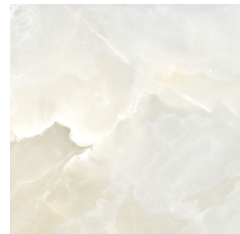

FINISHES COMBINATIONS

Metal

Stone

Onyx