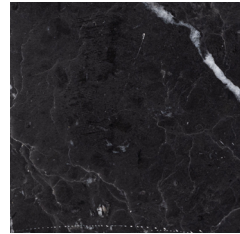

# ELEVEN STORIES

METAL COFFEE TABLE CATALOGUE

ELEVEN

STORIES

COFFEE TABLE - LIGHT BRONZE/ ONYX

COFFEE TABLE - LIGHT BRONZE/ ONYX

COFFEE TABLE - DARK BRONZE/ ENGINEERED STONE

COFFEE TABLE - DARK BRONZE/ ENGINEERED STONE

COFFEE TABLE - BLACK METAL/ LIGHT BRONZE/ WHITE MARBLE

COFFEE TABLE - BLACK METAL/ LIGHT BRONZE/ WHITE MARBLE

COFFEE TABLE - DARK BRONZE/ QUARTZITE

COFFEE TABLE - DARK BRONZE/ QUARTZITE

COFFEE TABLE - BLACK METAL/ DARK BRONZE/ BLACK MARBLE

COFFEE TABLE - BLACK METAL/ DARK BRONZE/ BLACK MARBLE

FINISHES COMBINATIONS

Metal

Black Metal

Dark Bronze

Light Bronze

Stone

Black Marble