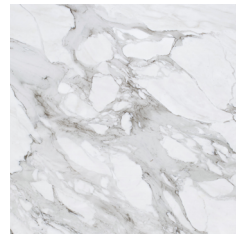

White Marble