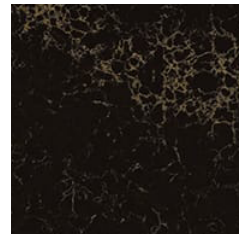

Engineered Stone