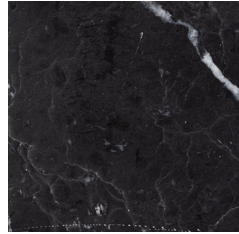

BENCH - BLACK LEATHER/ DARK WALNUT/ BLACK METAL/ ENGINEERED STONE

BENCH - BLUE VELVET/ MEDIUM WALNUT/ DARK BRONZE/ QUARTZITE

BENCH - BLUE VELVET/ MEDIUM WALNUT/ DARK BRONZE/ QUARTZITE

FINISHES COMBINATIONS

Medium Walnut

Bleached Oak

Metal

Black Metal

Dark Bronze

Light Bronze

Stone

Black Marble