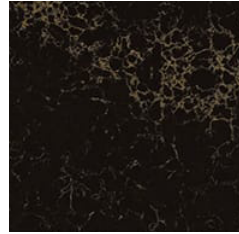

Engineered Stone