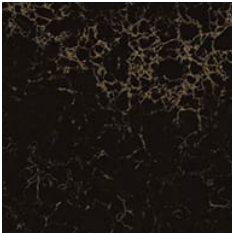

# ELEVEN STORIES

WOOD DINING TABLE CATALOGUE

ELEVEN

STORIES

WEST COAST WOOD DINING TABLE - Natural Ash/ Light Bronze/ Taj Mahal Quartzite

WEST COAST WOOD DINING TABLE - Natural Ash/ Light Bronze/ Taj Mahal Quartzite

WEST COAST WOOD DINING TABLE - Wenge' Stained Ash/ Bronze/ Noir Marble

WEST COAST WOOD DINING TABLE - Wenge' Stained Ash/ Bronze/ Noir Marble

FINISHES COMBINATIONS

Stone

Noir Marble

Taj Mahal Quartzite

Wood

Wenge' Stained Ash

Natural Ash

Metal

Bronze

Light Bronze

ELEVEN

STORIES

ELEVEN STORIES FURNITURE  
165 1st St. East, North Vancouver,  
V7L1B2, BC, Canada