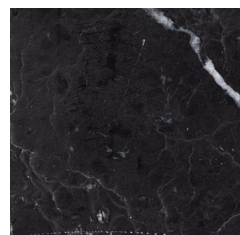

ELEVEN STORIES

WOOD COFFEE TABLE CATALOGUE

ELEVEN

STORIES

COFFEE TABLE - MEDIUM WALNUT/ LIGHT BRONZE/ ENGINEERED STONE

COFFEE TABLE - MEDIUM WALNUT/ LIGHT BRONZE/ ENGINEERED STONE

COFFEE TABLE - BLEACHED OAK/ LIGHT BRONZE/ ONYX

COFFEE TABLE - BLEACHED OAK/ LIGHT BRONZE/ ONYX

COFFEE TABLE - DARK WALNUT/ BLACK METAL/ BLACK MARBLE

COFFEE TABLE - DARK WALNUT/ BLACK METAL/ BLACK MARBLE

COFFEE TABLE - MEDIUM WALNUT/ DARK BRONZE/ QUARTZITE

COFFEE TABLE - MEDIUM WALNUT/ DARK BRONZE/ QUARTZITE

FINISHES COMBINATIONS

Wood

Dark Walnut

Medium Walnut

Bleached Oak

Metal

Black Metal

Dark Bronze

Light Bronze

Stone

Black Marble

Engineered Stone

Quartzite

Onyx

ELEVEN STORIES FURNITURE
165 1st St. East, North Vancouver,
V7L1B2, BC, Canada