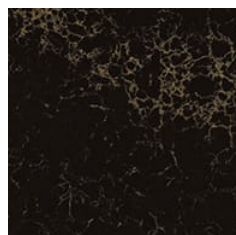

ELEVEN STORIES

WOOD COFFEE TABLE CATALOGUE

ELEVEN

STORIES

COFFEE TABLE - MEDIUM WALNUT/ LIGHT BRONZE/ ENGINEERED STONE

COFFEE TABLE - MEDIUM WALNUT/ LIGHT BRONZE/ ENGINEERED STONE

COFFEE TABLE - BLEACHED OAK/ LIGHT BRONZE/ ONYX

COFFEE TABLE - BLEACHED OAK/ LIGHT BRONZE/ ONYX

COFFEE TABLE - DARK WALNUT/ BLACK METAL/ BLACK MARBLE

COFFEE TABLE - DARK WALNUT/ BLACK METAL/ BLACK MARBLE

COFFEE TABLE - MEDIUM WALNUT/ DARK BRONZE/ QUARTZITE

COFFEE TABLE - MEDIUM WALNUT/ DARK BRONZE/ QUARTZITE

FINISHES COMBINATIONS

Wood

Dark Walnut

Medium Walnut

Bleached Oak

Metal

Black Metal

Dark Bronze

Light Bronze

Stone

Black Marble

Engineered Stone

Quartzite

Onyx

ELEVEN STORIES FURNITURE
165 1st St. East, North Vancouver,
V7L1B2, BC, Canada