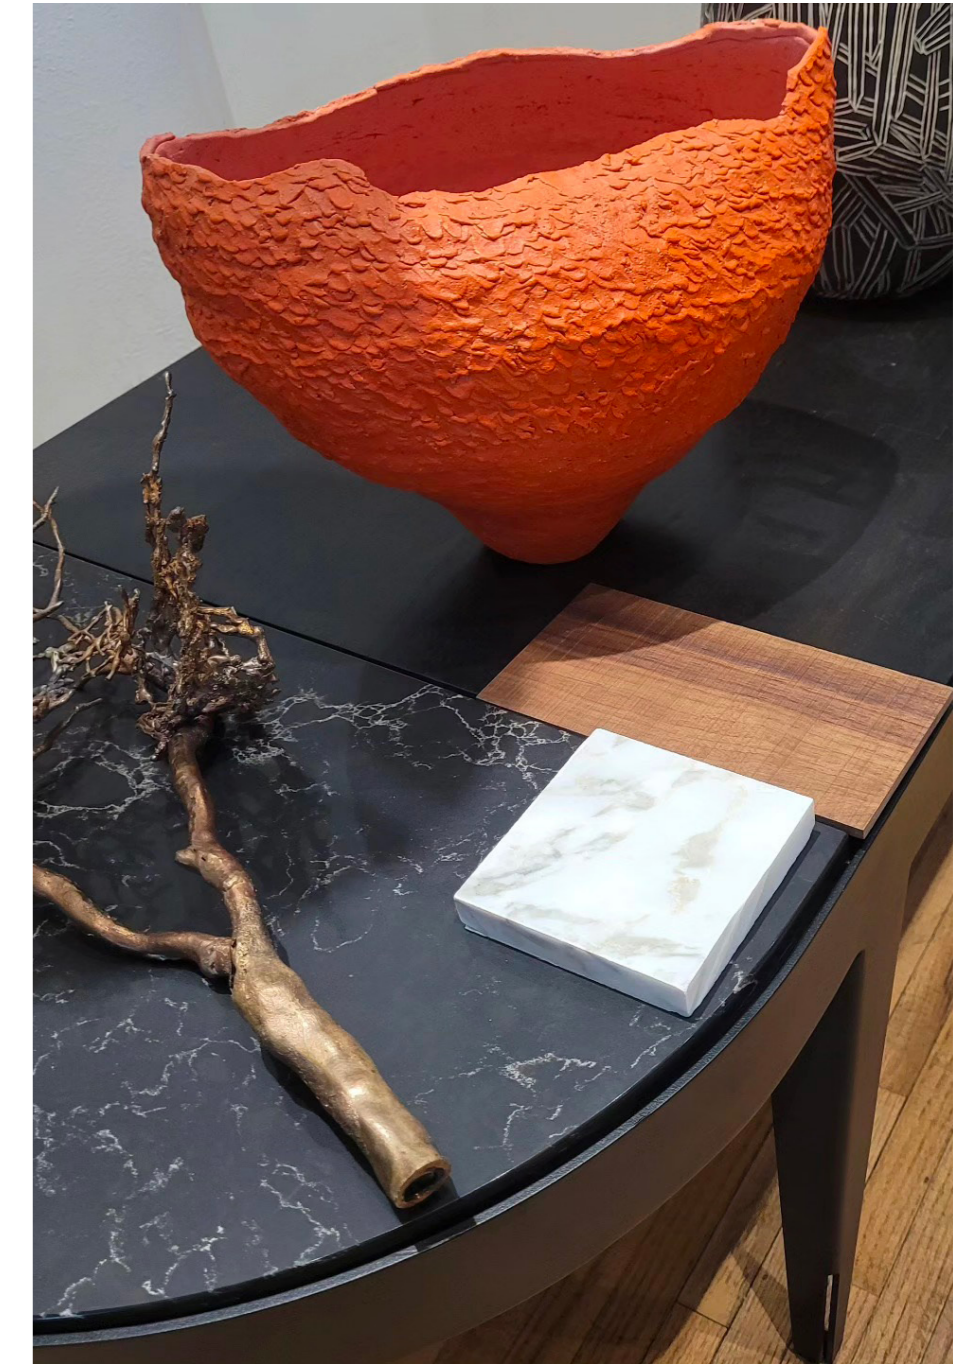

Fabric

Leather

Marble

Metal

Wood

Design by Eleven Stories Furniture, Canada

Eleven Stories Furniture was born in 2016 out of the friendship between a Canadian and an Italian Architects to create a high-end collection, inspired by the beauty and purity of lines of West Coast Modernism, the Architectural style that made Vancouver, and the West Coast of the US and Canada, famous in the world. The designers researched the inspirations, the architectural elements, and the philosophy that features this architectural style, and they