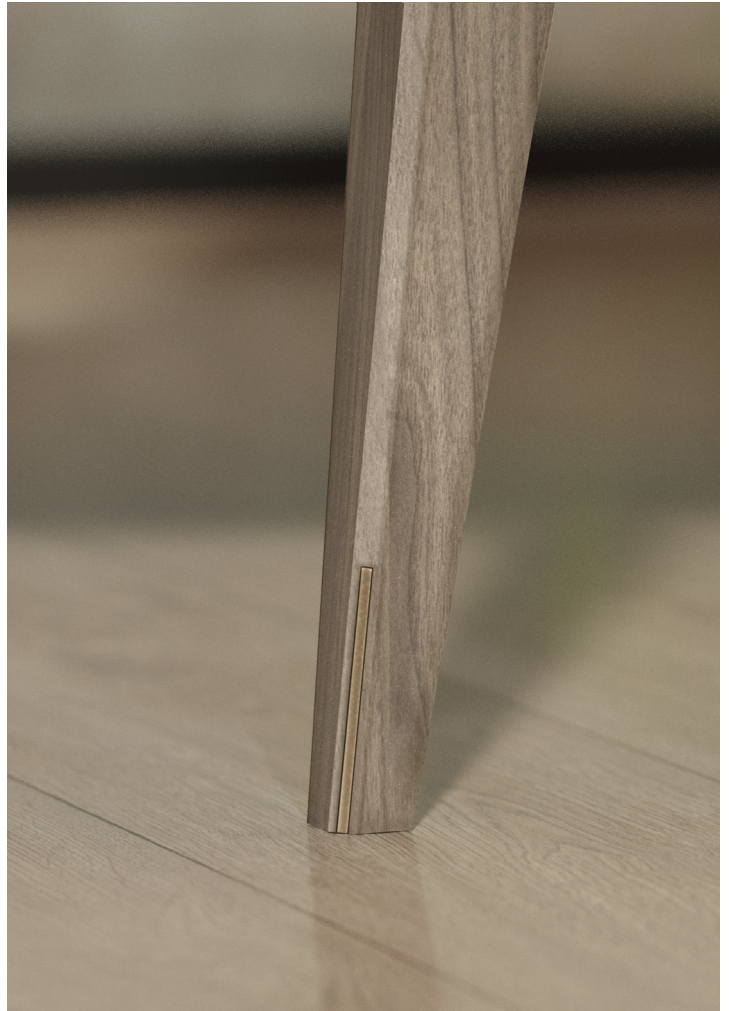

# ELEVEN STORIES

WOOD DINING CHAIR CATALOGUE

ELEVEN

STORIES

WEST COAST WOOD DINING CHAIR - Natural Ash/ Cream Fabric/ Light Bronze

WEST COAST WOOD DINING CHAIR - Natural Ash/ Cream Fabric/ Light Bronze

WEST COAST WOOD DINING CHAIR - Wenge' Stained Ash/ Green Velvet/ Bronze

WEST COAST WOOD DINING CHAIR - Wenge' Stained Ash/ Green Velvet/ Bronze

WEST COAST WOOD DINING CHAIR - Wenge' Stained Ash/ Black Leather/ Black Metal

WEST COAST WOOD DINING CHAIR - Wenge' Stained Ash/ Black Leather/ Black Metal