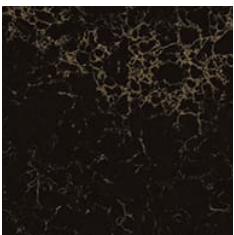

WEST COAST WOOD LOUNGE CHAIR - Wenge' Stained Ash/ Black Leather/ Black Metal/ Noir Marble

FINISHES COMBINATIONS

Upholstery

Black Leather

Green Velvet

Cream Fabric

Wood

Wenge' Stained Ash

Natural Ash

Metal

Black

Bronze

Light Bronze

Stone

Noir Marble

Taj Mahal Quartzite